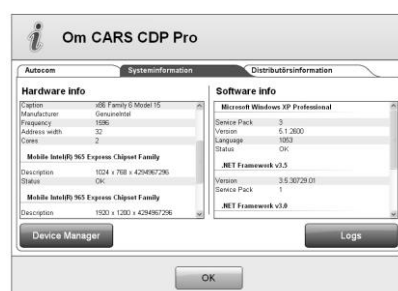

Due to database growth and enhanced software functionalities the memory capacity on the CD-rom is not enough. Therefore the 2010 Release 3 will be delivered on DVD. This allows us to put all the information on one disc, which means only one item to distribute.

The drivers for connecting a CDP to the computer via USB are now signed by Microsoft. This means that the drivers will automatically be installed without warnings.