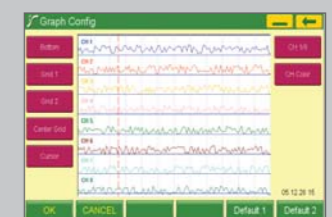

Scan Functions

Diagnosis Program

Diagnosis Main Screen

Trouble Diagnosis Screen

Service Data Screen (Text view)

Service Data Screen (Graph view)

Item Selection Screen

Other Functions

Saved Data in Fault Diagnosis Function

Graph Screen

Calculator

Wi Software Update Screen

SYSTEM SETUP Screen

Graph Configuration

Specifications

CARMAN Wi