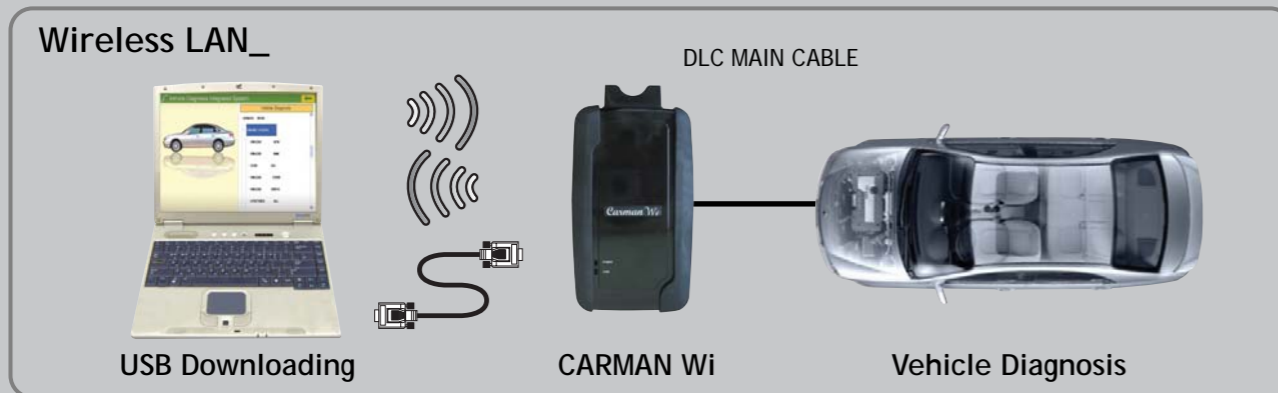

The smart, compact & user friendly scan tool.

Now, experience the most advanced wireless technology with your own PC.

You can step forward to the future technology with Carman Wi.

Features

1. Diagnostic function for Korean, Japanese, European, American & Australian Vehicles
2. Vehicle communication function by wireless LAN, USB
3. Self-diagnostic sensor scan tool
4. Work efficiently with your current laptop or desktop PC
5. Saved data search function