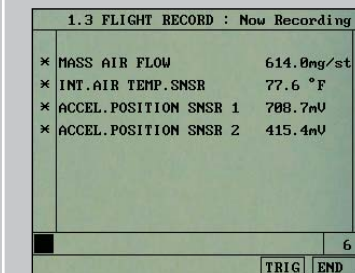

## User Friendly Function

Connector Location

Auto Searching Mode 1

Auto Searching Mode 2

Auto Searching Mode 3

## Basic Scan Function

Current Data

Flight Record

Actuator

Graphic Function